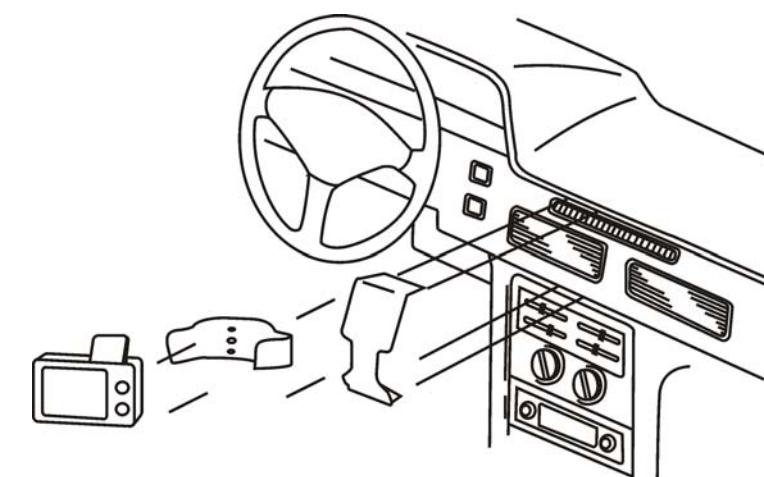

Keep things within reach

GPS Holders

A holder makes it much easier to use your device in your vehicle. Keep your GPS device in a holder and you will always have it in easy sight and reach -safe and convenient!

A Wide Range of Products: The holders are customized for every different GPS model, and are available for most models on the market. A customized holder is usually ready when a new model appears on the market.

High Quality: The holders have a perfect fit and provides a firm installation. It is easy to place the device in the holder, and to take it out of the holder, so you can easily take your GPS with you when leaving the vehicle.

Many Alternatives: GPS holders are available with various features. All mounts and holders are adjustable in order to avoid light reflection in the screen.

Attach onto ProClip: Attach the holder onto the ProClip Mounting Platform in your vehicle. The installation is quick and easy, and does not damage the interior.

Safer Driving: With your device in a holder, it is always within easy reach. Our goal is to provide you with convenient products and solutions, to give you a safer driving environment while driving and operating your equipment.

Easy to find: You will find an updated complete selection and other product information on our web site www.brodit.com

236072 006 ©2010 Brodit AB

GPS Holders

Holders and mounts for installation of GPS devices in vehicles. The choice for you who want to have your GPS device within easy sight and reach, placed on the dashboard instead of in the windshield.